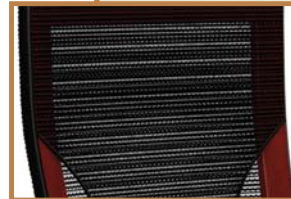

Midback Swivel Chair

Reaching new heights of ergonomic elegance. This is where status and performance converge. The Midback Swivel Chair builds grace into practicality, a unity of traditional elegance and high-tech ergonomics that marks the ascent of sensibility to executive office seating.

Selected chair: **1034V-UR-CB-ME-CH-BL**

- 1 Adjustable and pivoting arms with molded urethane pads.

- 2 5 leg, 25" diameter cast aluminum base with 2" dual wheel black hooded casters.

- 3 Interior and exterior polyester elastomeric mesh cover.

- 4 Hard Maple, steam bent, sanded, coated, and stained with a Red Cherry finish.

- 5 Black leather cover, overmolded foundation with contour urethane foam.