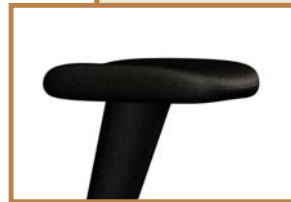

Midback Swivel Chair

Reaching new heights of ergonomic elegance. This is where status and performance converge. The Midback Swivel Chair builds grace into practicality, a unity of traditional elegance and high-tech ergonomics that marks the ascent of sensibility to executive office seating.

Selected chair: **1034V-UR-CB-ME-CH-BL**

- 1 Adjustable and pivoting arms with molded urethane pads.

- 2 5 leg, 25" diameter cast aluminum base with 2" dual wheel black hooded casters.

- 3 Interior and exterior polyester elastomeric mesh cover.

- 4 Hard Maple, steam bent, sanded, coated, and stained with a Red Cherry finish.

- 5 Black leather cover, overmolded foundation with contour urethane foam.